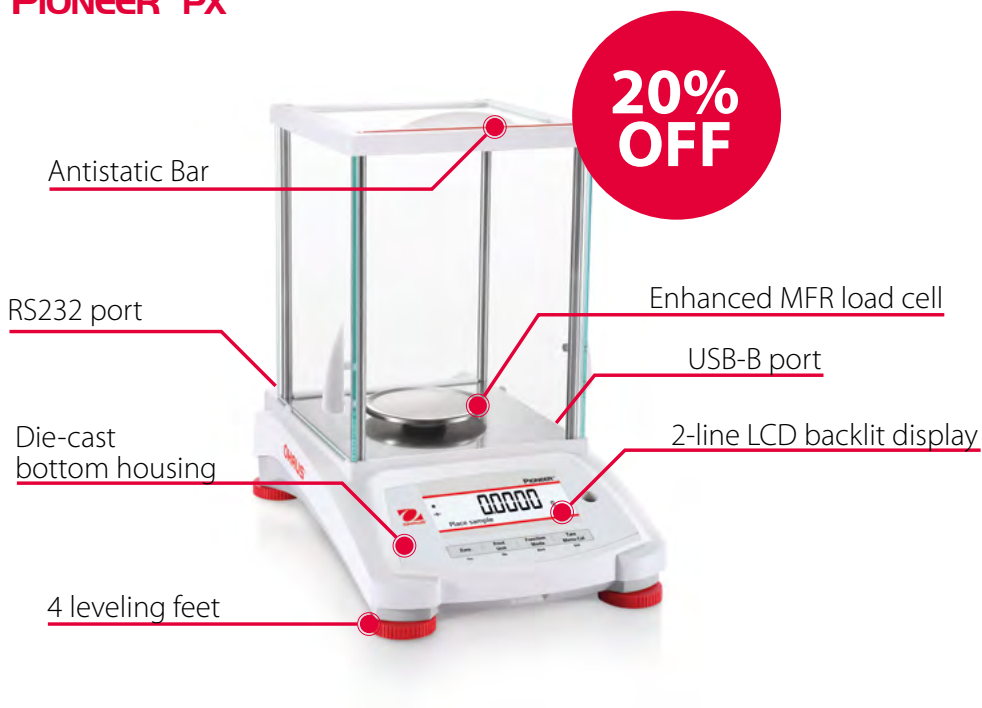

PIONEER™PX **PROMO**

The most exciting
entry level portfolio on the market!

Now 20% OFF

Take the advantage of **20% discount for Pioneer PX** and equip your laboratory with the most commonly used laboratory balances.

How to do it?

Contact your OHAUS Dealer and ask about the Pioneer PX promotion.

PIONEER™ PX

New PX623 and PX6202 models available!*

*Approved, internal or external calibration option.

Visit ohaus.com and learn more about Pioneer PX Analytical, Pioneer PX Semi-Micro and Pioneer PX Precision